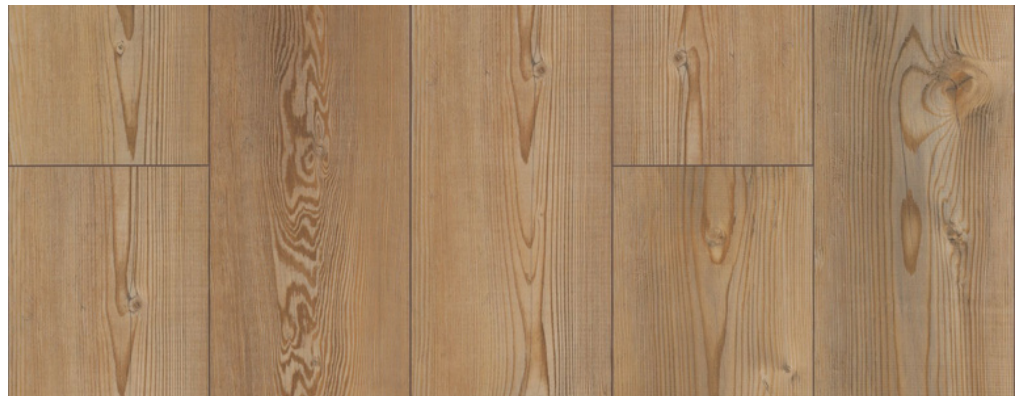

1/2 BATH

WALLPAPER

UPSTAIRS BATH

PAINTED VERTICAL  
WALL SLATS

Julian Tile  
Flauti - Sage Green Gloss  
Tub Surround Walls

MAIN

TRIM