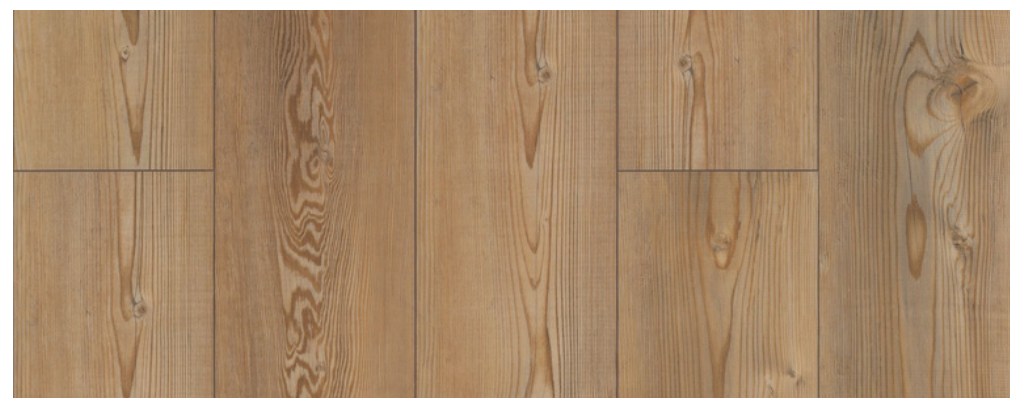

BM BALLETT WHITE OC-9