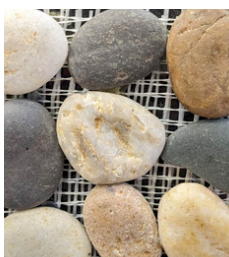

BM BALLETT WHITE OC-9

MAIN