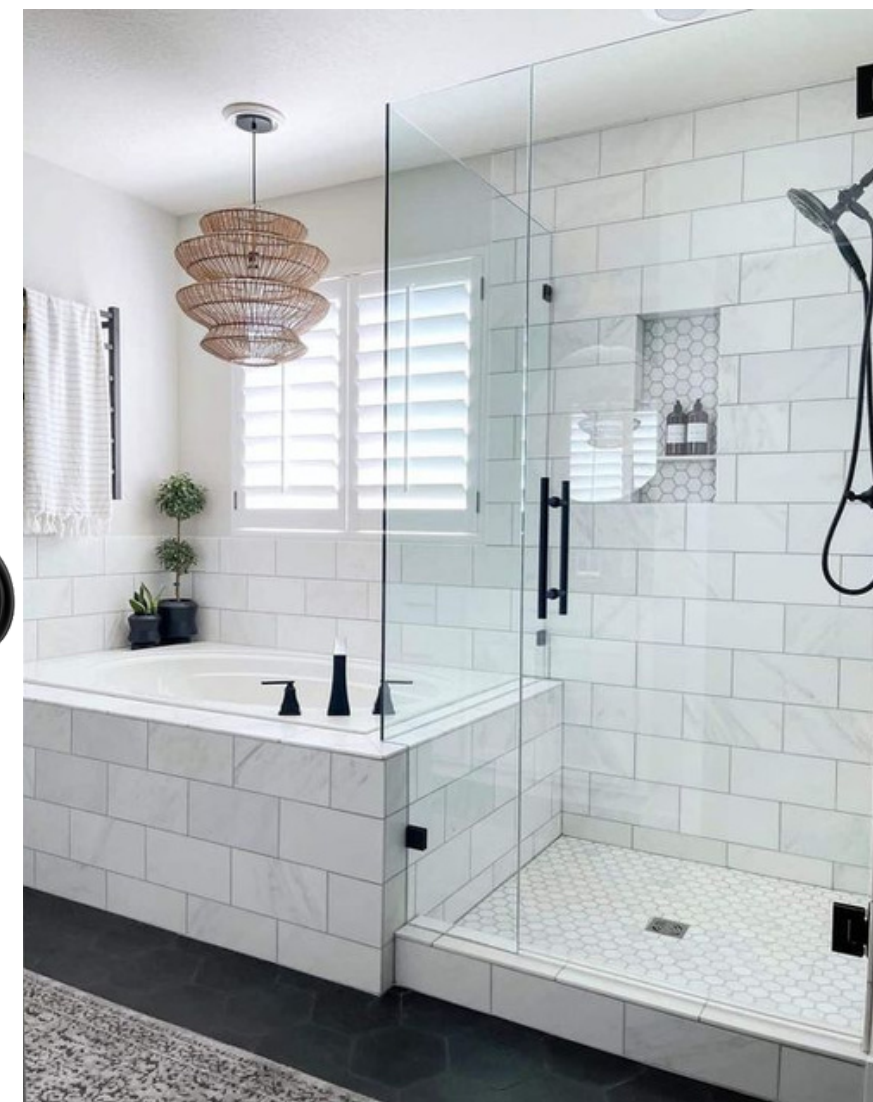

SOAKER TUB & SHOWER DETAIL
CLEAN LINES
MINIMAL GLASS AND BRACKETS
SHAMPPOO SHELF